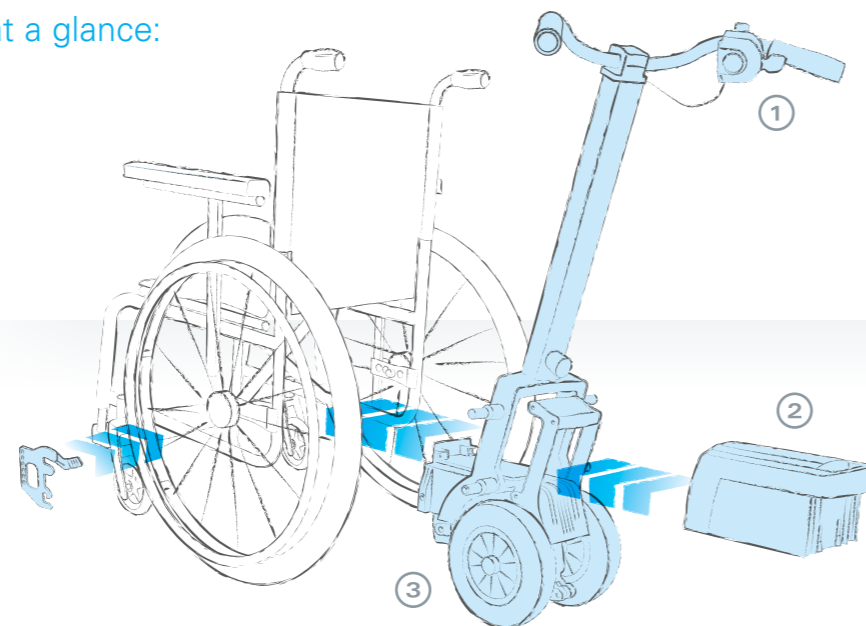

„Back out together again – and so easily!“

Everything under control

All functions are controlled using a hand wheel with one hand for optimum ease of use.

Thumb control

The drive lever on the ergonomically shaped control unit is simply depressed slightly using the thumb to move the wheelchair forwards. This means that even longer walks can be completed without fatigue. The drive lever is lifted up to go into reverse.

Comfortable and safe

The pneumatic suspension of viamobil eco smooths out all bumps and ensures a comfortable ride. It also ensures constant contact pressure with the ground to guarantee safe handling characteristics on both uphill and downhill slopes.

The new easy way to push

Pushing and braking your wheelchair can now be as easy

Uphill or downhill, on steep ramps, sloping drives or on longer journeys, viamobil eco, the electric pushing and braking aid for wheelchairs, helps carers with pushing at the times they need it most.

viamobil eco is also a safe partner when travelling downhill

The automatic braking function offers a big advantage in safety. The intelligent spring system ensures a comfortable and quiet ride, automatically compensating for bumps or dips in the road surface, making sure that the wheel always remains in contact with the ground. These benefits not only relieve the strain on the carer, they enhance the personal freedom of carer and user alike and thereby improve the opportunity for social contact.

The components of viamobil eco at a glance:

① The ergonomic **handlebar** with the wide rocker arm makes sure that the viamobil eco is easy to operate and fatigue-free even on longer journeys.

② The compact **battery pack** with integrated charger socket easily connects to the drive unit without a plug or cable.